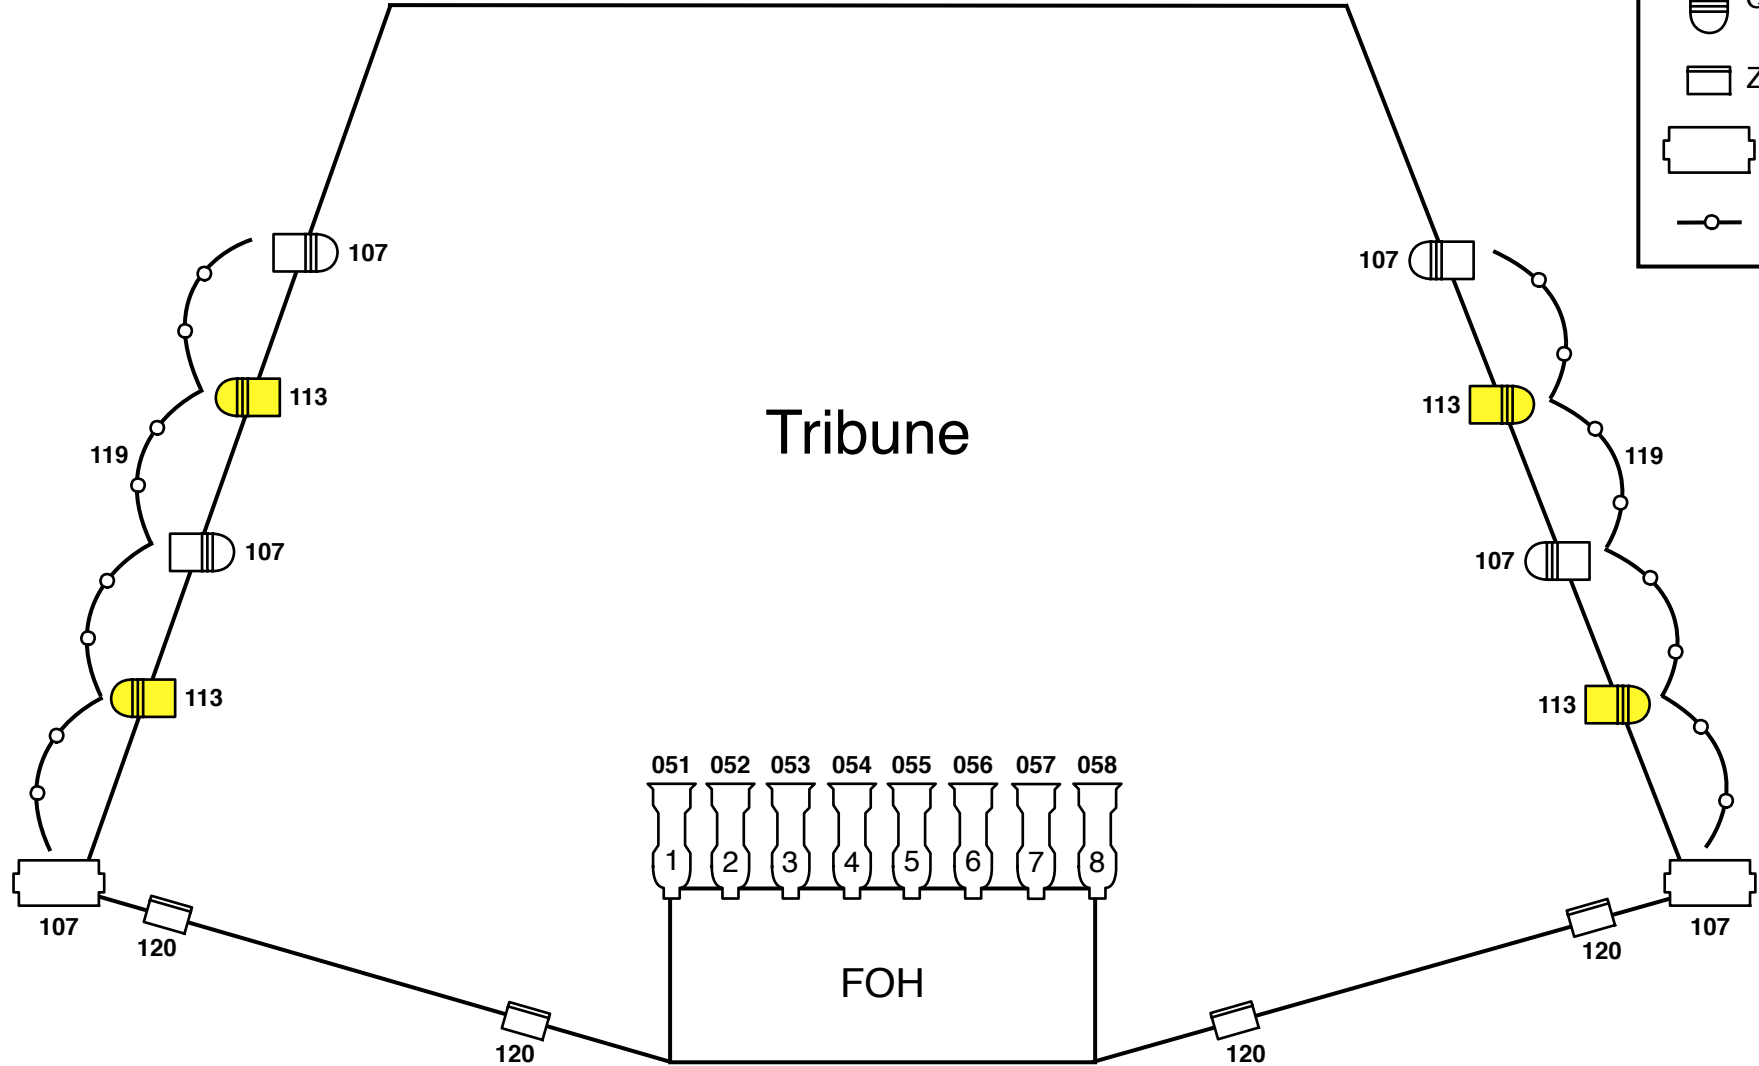

											
---	---	---	---	---	---	---	---	---	---	---	---

389 411 433 455

			
---	---	---	---

009 LA

007 LV

010 RA

008 RV

001 002 003 004 005 006

					
---	---	---	---	---	---

011 013 015 017

			
---	---	---	---

Publiek

Boslicht achter
(achter podium)

Caprera lichtplan Tribune 2022

Podium

Tribune

051 052 053 054 055 056 057 058

FOH